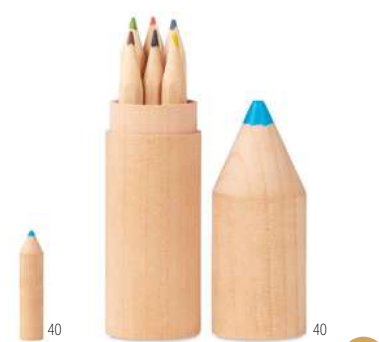

Bow MO6836

Set of 4 highlighter coloured pencils in kraft box.
Size 17,5x0,75 cm **Print technique** Pad printing,PD,DL

Coloret IT2691

12 wooden pencils in pencil shaped wooden box.
Size Ø3,5x13,5 cm **Print technique** Pad printing,DL