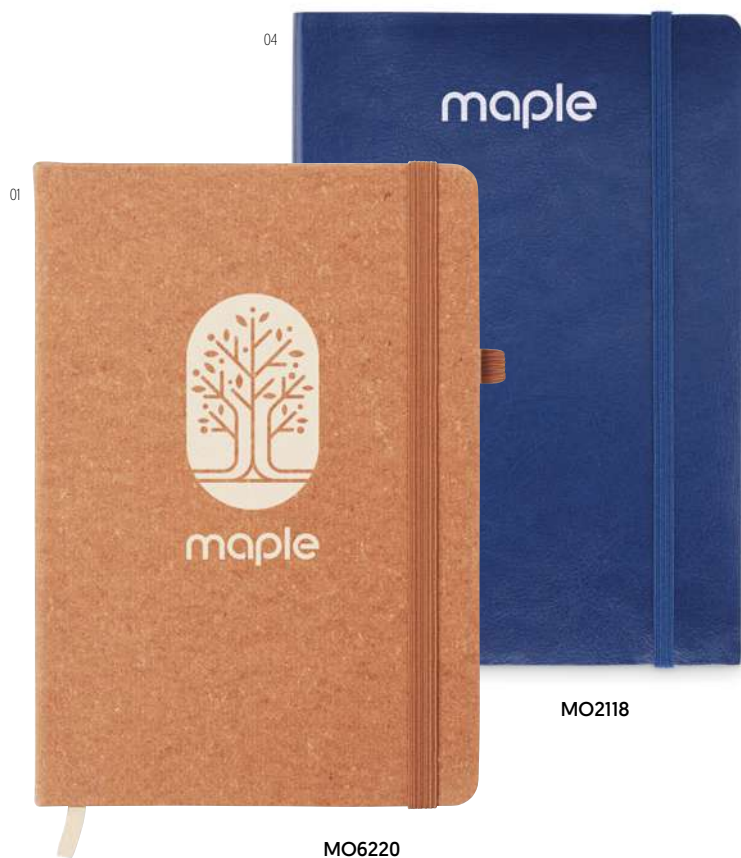

03

06

Neilo Set MO9348

A5 notebook with 2-in-1 stylus ball pen. Hard PU cover. Casebound. 144 lined pages (72 sheets). Matching ball pen with touch screen stylus. Blue ink. Matching elastic closure strap and ribbon bookmark. **Size** 14x1x21 cm **Print technique** Pad printing,S,L

Bestsellers
in recycled
materials.

MO9900

MO6835

Arpu MO6835

A5 notebook with 70% recycled pre-consumer leather and 30% latex PU cover. Casebound. 192 lined pages recycled paper (96 sheets). Matching elastic closure strap and pen holder. **Size** 21,2x14,6x1,6 cm **Print technique** Pad printing, S,T,I,T,D,B,PD