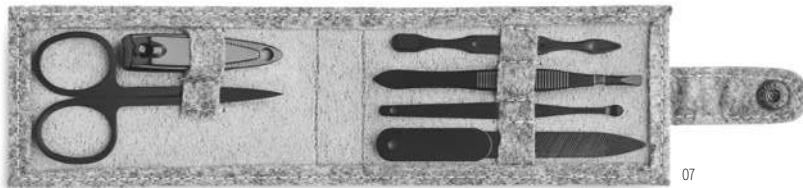

Self-care routine

07

Nailkit Felt MO2140

6 piece stainless steel manicure set in rectangular RPET felt pouch. **Size** 11x6x2 cm **Print technique** Screen printing,T1,TD,B