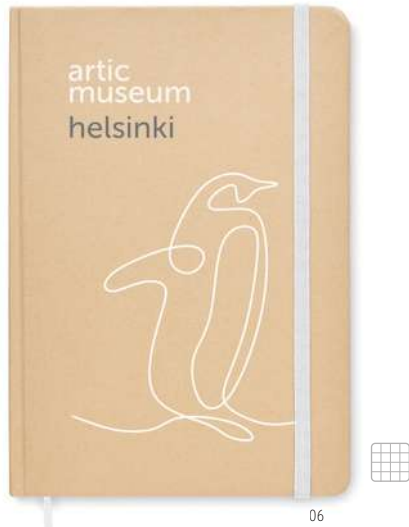

Notecork MO9860

A5 notebook with soft cork cover. Casebound. 192 lined recycled paper pages (96 sheets). **Size** 14,5x1,5x21 cm
Print technique Laser engraving,B,S,T1,TD

Suber Set MO6202

A5 cork notebook with matching pen. Hard cork cover. Casebound. 160 lined pages (80 sheets). Elastic closure strap and pen holder. Matching push button ball pen with cork barrel and 50% wheat straw and 50% PP details. Presented in a gift box. **Size** 14,5x21x1,5 cm
Print technique Round screen printing ,S,T1,B,L,P

Visioncork MO9855

3 piece sticky note memo pad with hard cork cover. 50 sheets of large and 25 sheets of medium yellow sticky notes pads and 5 assorted colours page markers. **Size** 8x1,7x10,5 cm **Print technique** Laser engraving,S,B