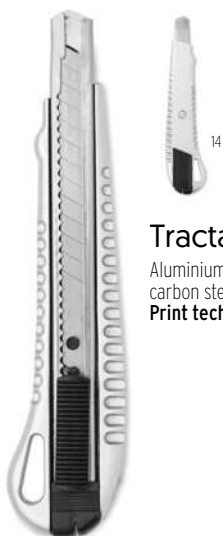

Tracta MO2138 ●

Aluminium retractable knife with 13 carbon steel blades. **Size** 13,3x2,8 cm
Print technique Laser engraving,P