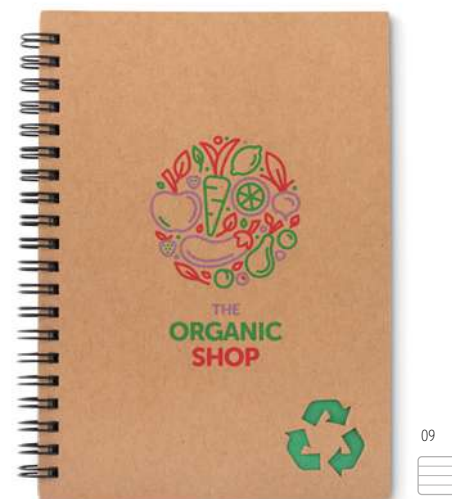

09 ☐

Piedra MO9536

Recycled carton cover notebook. Twin-wire. 140 lined stone paper pages (70 sheets). Stone paper is made out of limestone (calcium carbonate) and HDPE (polyethylene resin) used as a binder. It is waterproof and resistant to grease. **Size** 13x18,5 cm **Print technique** Pad printing,B,L,S