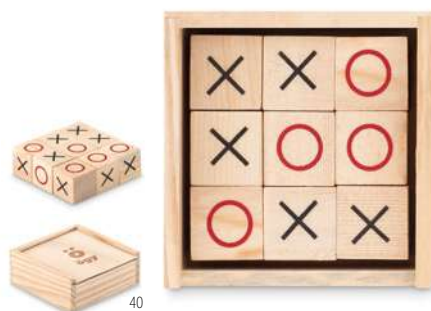

Tic Tac Toe MO9493

Wooden tic tac toe game set. **Size** 7x7x2,5 cm
Print technique Pad printing,L