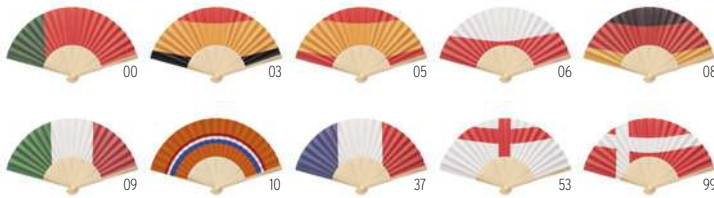

04

Funfan MO2244 ●

Manual hand fan in bamboo with flag design on paper fabric.
Size 21x2,4x1 cm **Print technique** Pad printing,L

06

Flag Fun MO9275

Eyewear with country flag lenses. **Size** 14x4,6x14 cm
Print technique Pad printing,DO1