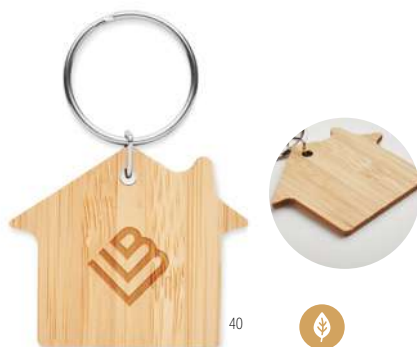

40

Houseboo MO6979

House shaped bamboo key ring. **Size** 4,5x3,8x0,2 cm
Print technique Pad printing, D01, DL, L