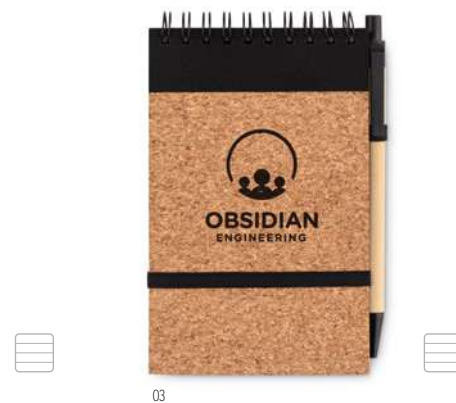

Sonoracork MO9857

A6 notepad with cork cover. Twin-wire. 70 lined recycled paper sheets. Matching push button ball pen with recycled carton barrel and corn PLA details. Black ink. Elastic closure strap and pen holder. **Size** 14x9x0,7 cm
Print technique Round screen printing ,S,B,P