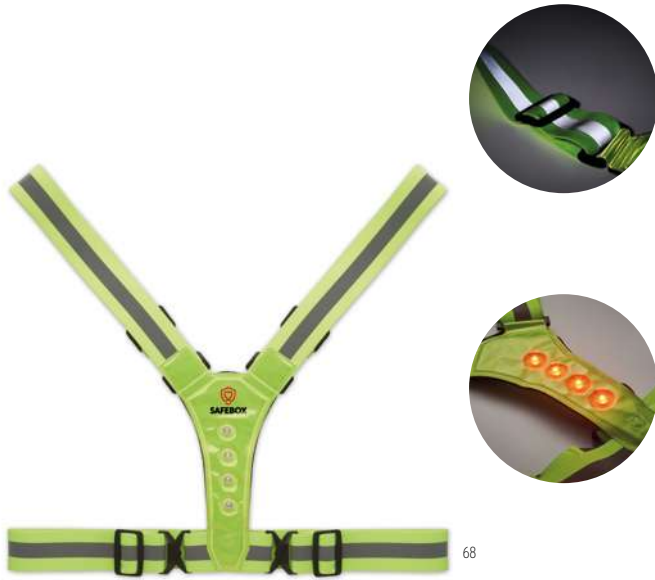

Roundvisible MO2100

Adjustable 360° reflective body belt with 4 LED on front and 4 LED's on the back and silver stripes. Included 2 CR2032 battery. For promotional use only. **Size** 50x44 cm **Print technique** Screen printing,DL