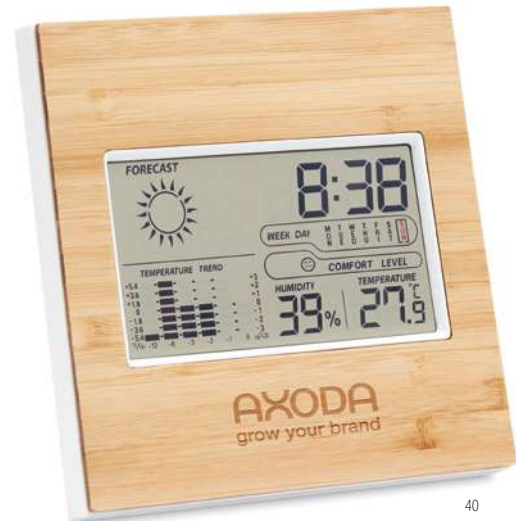

40

Turku MO9959

Weather station with bamboo front, multi-functional thermometer. Includes a clock, temperature, humidity display and calendar. 2 AAA batteries not included. **Size** 13x2,3x13 cm **Print technique** Pad printing,L