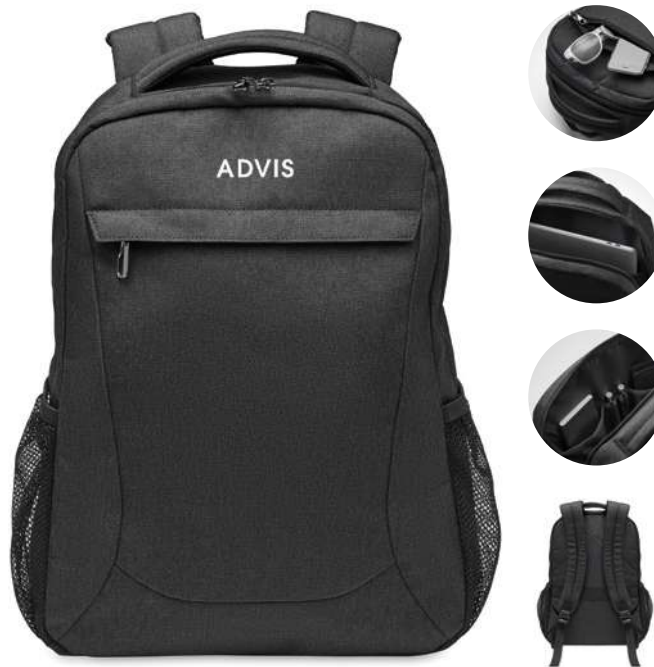

Waipio MO2046

15 inch laptop backpack in 600D RPET polyester. Internal laptop compartment and several small inner compartments. It has a front zippered pocket and 2 side mesh pockets. Adjustable shoulder straps. Trolley holder on reverse side. **Size** 43x31,5x13 cm **Print technique** Screen transfer,S,TD