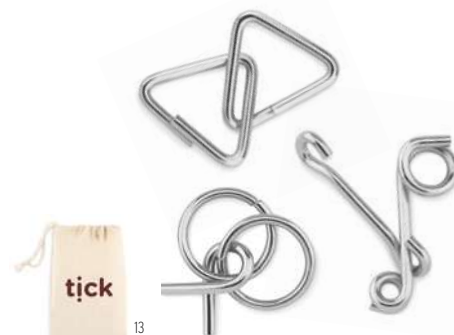

Threenats MO9191

Set of 3 brain teasers in metal packed in a cotton pouch. **Size** 8,5x11 cm **Print technique** Screen printing,T1,TD