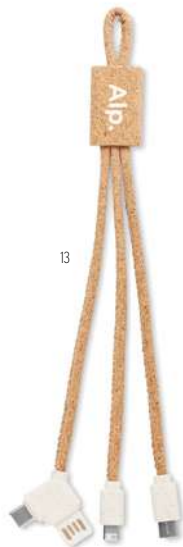

MORE THAN GIFTS

03

Blue MO2141 ●

Key ring with charging cable with input: 2-in-1 type-C & type-A and micro-B (2 in 1 pin) and Type C output. **Size** 17x2,4x1,7 cm
Print technique Pad printing,L,DL,D01

15

Rizo MO9292

Key ring with charging cable with USB-A to Micro-B (2 in 1 pin) and Type C. **Size** 16x2,4x1,7 cm **Print technique** Pad printing,D01,DL,L

06

Key C MO6820

Key ring with 4-in-1 charging cable. In/Output: Type-C x2, Type-A, Micro USB. **Size** 7,3x1,4x1 cm
Print technique Pad printing

06

Ligo Cable MO9654

3-in-1 charging cable with 3 different connectors, micro-USB, type-c and double sided connector. Suitable for iOS and Android devices. Ideal for full colour personalisation. **Size** 04,4x0,7 cm
Print technique Pad printing,PD,D01,DL

06

5W

Wireless Plato Set MO9785

Set with wireless charger in ABS. Presented in EVA/ PU pouch. Contains EU plug and charging cable USB A to Micro B. Output data: DC5V/ 1.0A. **Size** 9x9x4 cm **Print technique** Pad printing,PD

40

Clauer MO9888 ●

Bamboo cover key ring with charging cable with USB-A to Micro-B (2 in 1 pin) and Type C. **Size** 12,5x2,7x0,8 cm
Print technique Pad printing,D01,DL,L

13

Cable MO6812 ●

Cork 3-in-1 charging cable. Input Type A and type C. Output 3 types. **Size** 22x2,1x0,7 cm
Print technique Laser engraving,P