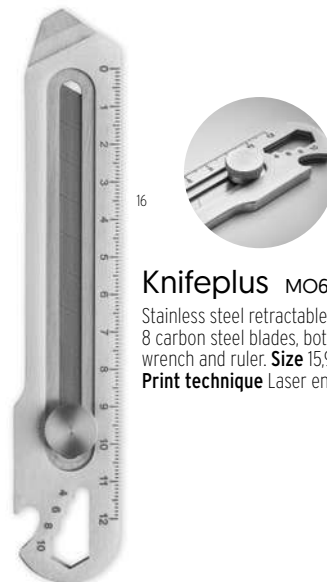

Knifepius MO6970

Stainless steel retractable knife with 8 carbon steel blades, bottle opener, wrench and ruler. **Size** 15,9x2,8x1,3 cm
Print technique Laser engraving,P

Toolpen MO8679

Twist action spirit level pen in ABS with ruler, stylus and phillips head and flat head screw driver bits. Black ink. **Size** 14,5x1,1x1,1 cm
Print technique Pad printing,L