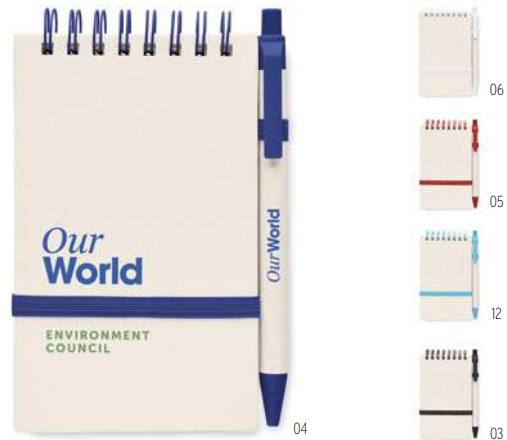

Mito Set MO6837

A6 Recycled milk cartons 70 sheet recycled plain paper notebook (70 % recycled milk carton and 30% recycled paper) with matching pen. Ring bound. Matching push button ball pen. Blue ink. Elastic closure strap and pen holder. **Size** 8,2x1,2x14 cm
Print technique Pad printing,D01,DL,B,L