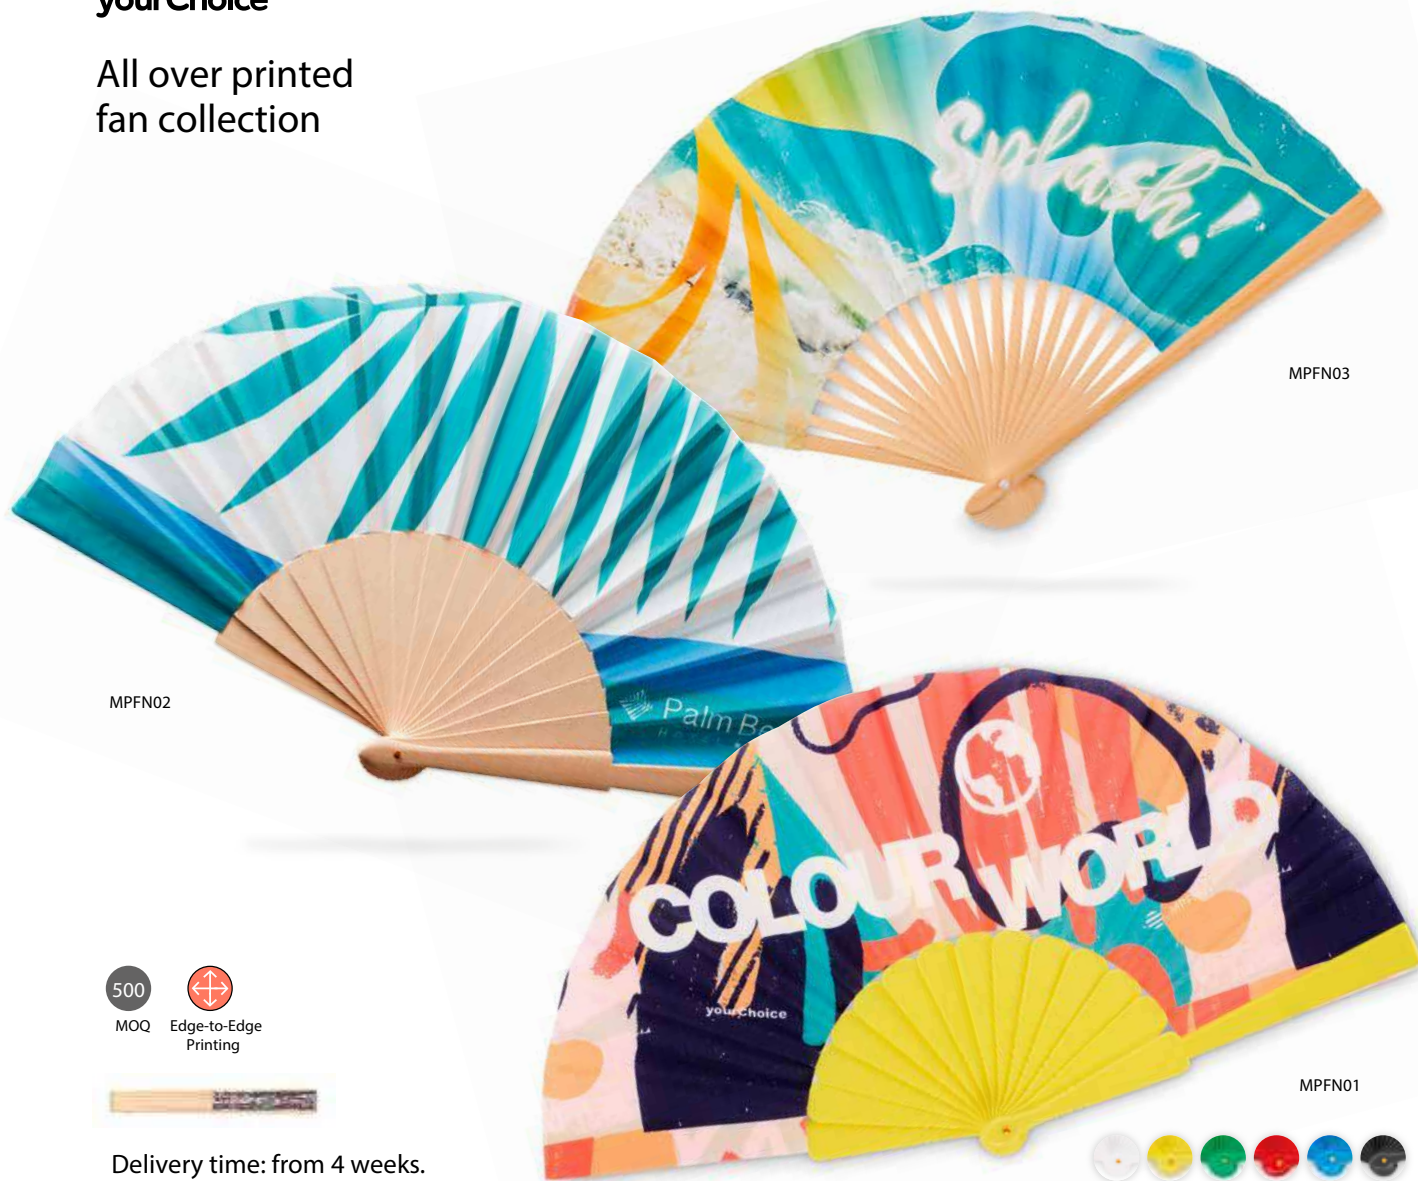

Manual fan in wood with cork fabric sheeting.
Size 23x42x4,8m
Printtechnique Pad printing,L

yourChoice

All over printed fan collection

MPFN02

MPFN03

MPFN01

500

MOQ Edge-to-Edge Printing