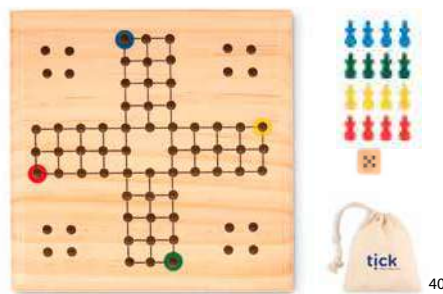

Ludo MO6110

Wooden Ludo game. Presented in cotton pouch.
Size 12x12x1,5m
Printtechniquepad printing,DO1,DL,L,S,T1,TD,TR