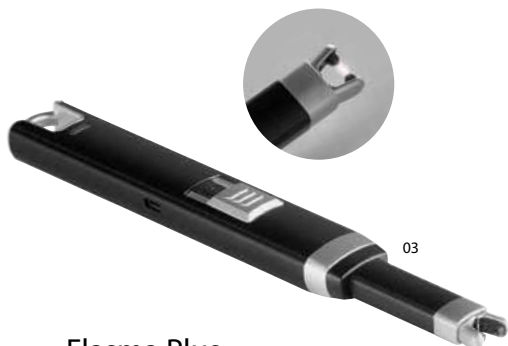

40

Pentas MO6282

88gr round shaped wooden decorative base with vanilla fragrance. Size: Ø9x6cm. Printtechnique: Laser engraving, P

Flasma Plus MO9651

Large USB rechargeable ignitor lighter with single arc flame. Li-Ion 220 mAh battery. Including USB charging cable. Size 20,5x2,7x1,7cm Printtechnique Pad printing, DO1, DL, PD