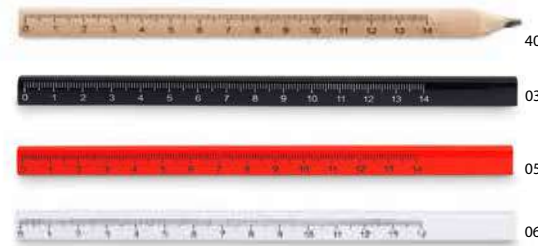

40

03

05

06

Carpenter's folding ruler key ring in ABS. Length: 50 cm. Size 6,5x2,4x1,5m
Printtechnique Pad printing,PD

Retractable knife. Clear finish and coloured body. Size 12,5x2,5x1,5m
Printtechnique Pad printing,DO1,DL

Maderos MO8686

Wooden carpenters pencil with 14 cm ruler. Size 17,5x1x0,6m
Printtechnique Pad printing,L