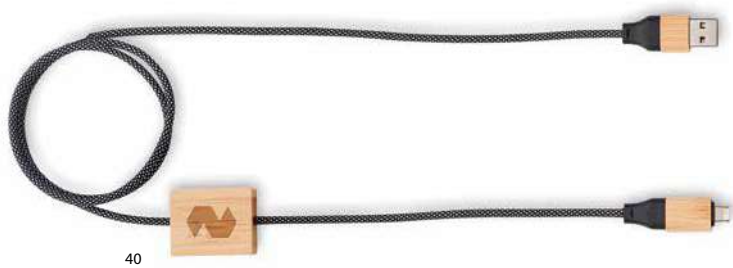

Hi-Speed charging cables 60W

40

Caboo MO2520 •  

60W charging cable in RPET with bamboo details. Input: 2-in-1 Type-C and Type-A. Output: Type-C and micro-B (2-in-1 pin). Cable length: 100 cm. Size 10x2,8x11 mm. Printtechnique Pad printing, L, DL, DO1

03

Cabo MO2443 • 

60W cable in recycled ABS casing with keyring and phone stand. Input: 2-in-1 Type-C and Type-A. Output: Type-C and micro-B (2-in-1 pin). Cable length: 26 cm. Size 2,1x1,1x2,75 mm. Printtechnique Pad printing, DL, DO1