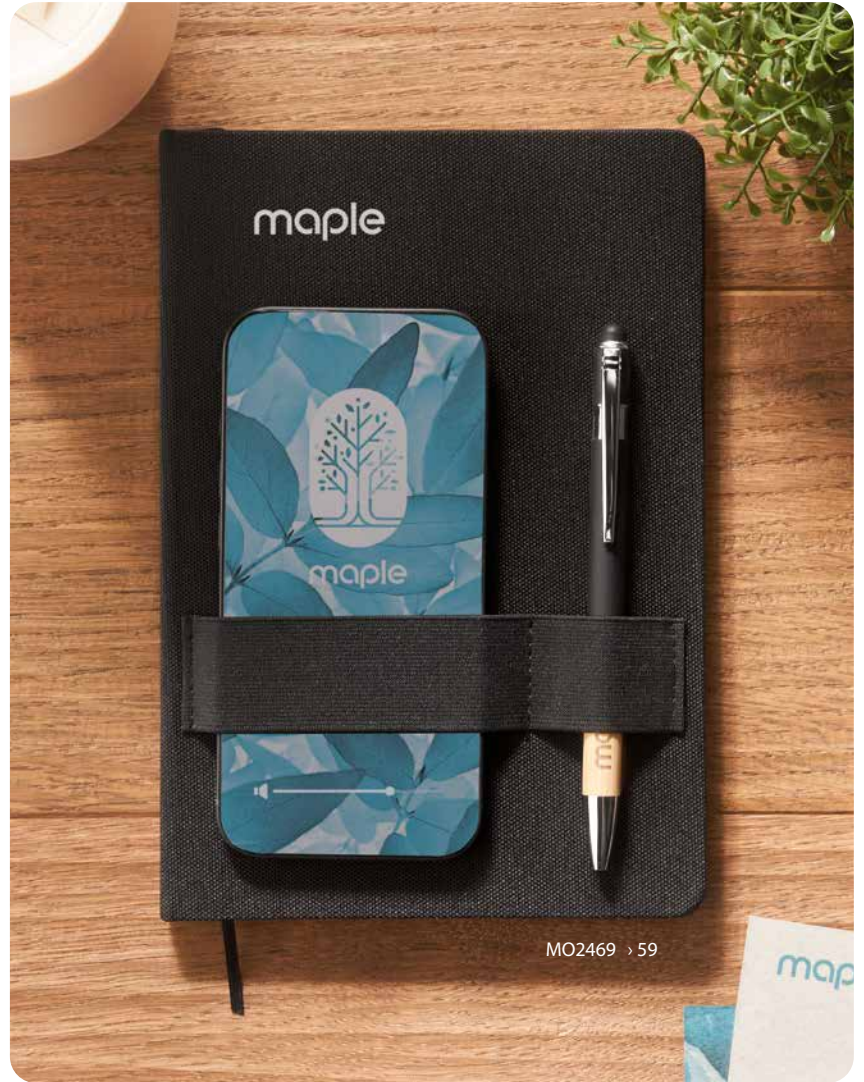

Take note

Stylish and practical, these notebooks feature recycled materials and built-in phone holders.