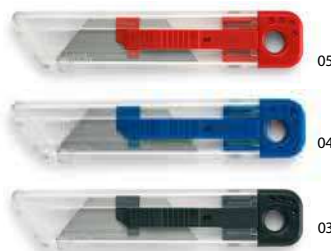

Highcut IT3011

05

04

03