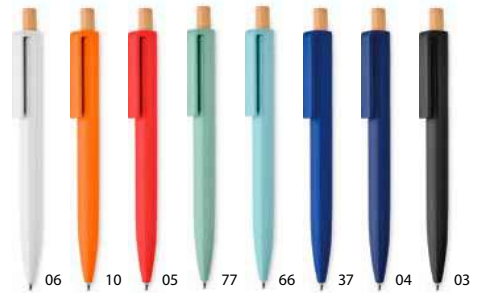

Penu MO2304

Push button ball pen in recycled ABS with bamboo push button. Blue ink. Size 13,4x1,5x1,1mm. Printtechnique Round screen printing, P