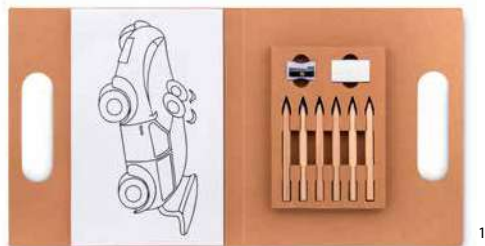

Colopad MO8769
Colouring set with 24 pages 6 of which have pictures to colour in and 18 blank pages. Includes 8 colouring pencils.
Size 21,5x18,5x1cm Printtechnique Screen printing

Folder2 Go MO9544
Children's coloring set with 30 colouring recycled paper sheets. Includes 6 colouring pencils, sharpener and eraser.
Size 20x1,6x21cm Printtechnique Pad printing, S, DO1, DL