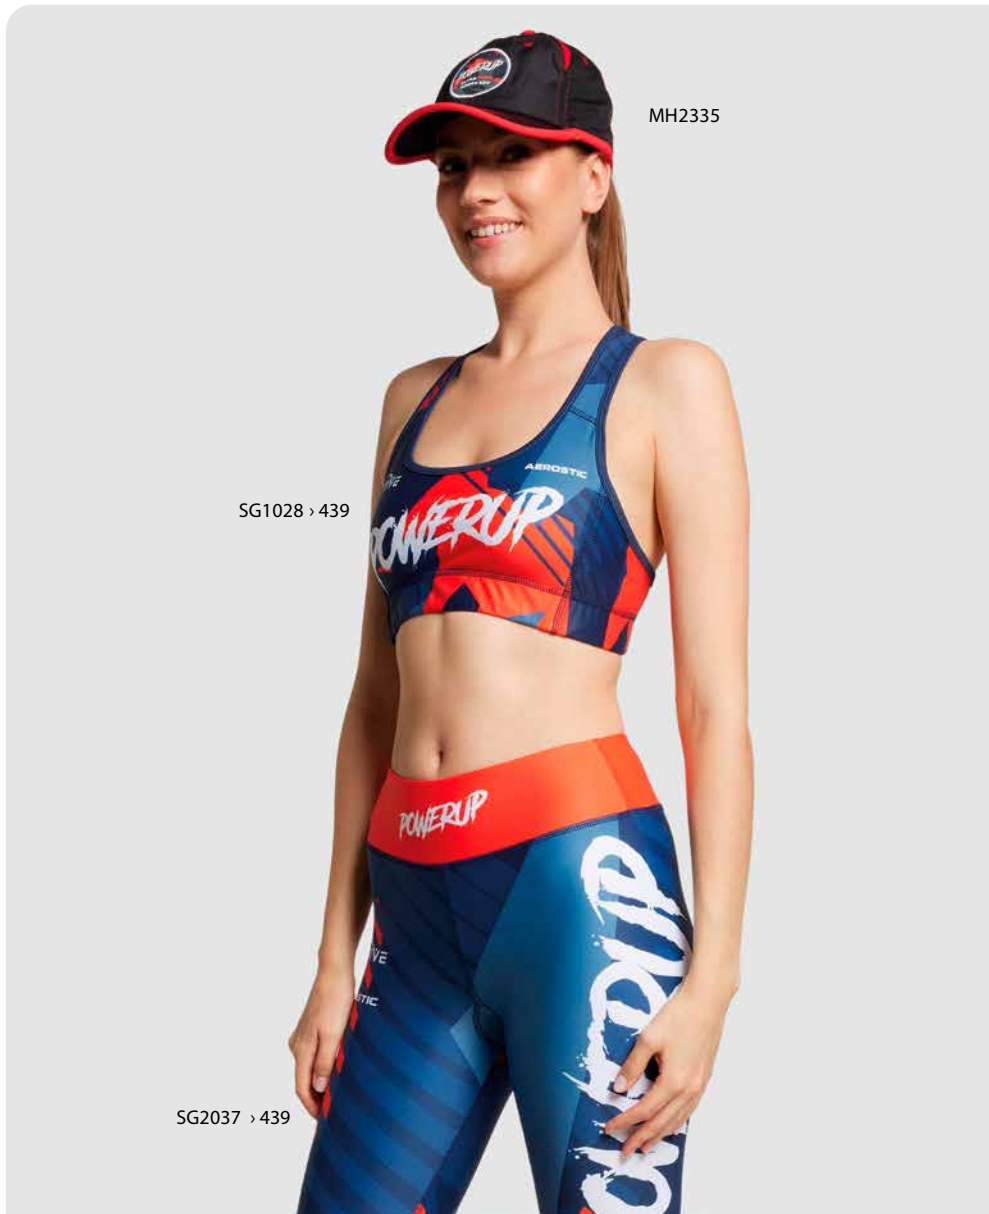

Performance caps in your colours, in your design

Pick your favourite style and
customise it in the colours of your
choice, matching your brand.

Delivery time: from 6 weeks.

MH2335

SG1028 > 439

SG2037 > 439