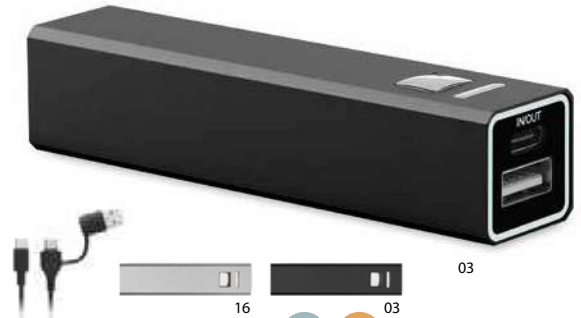

Power Mate MO5001

Power bank 2200 mAh capacity with key ring included. Suitable for smartphones. Output current DC5V/2A. Size 9,7x2,5x2,4cm. Printtechnique Pad printing,DO1,DL,PD

Poweralu MO8602

Power bank 2200 mAh in recycled aluminium. Capacity for smartphone use, output current DC5V/1A. Includes indicating light and USB cable with micro USB plug. Size 9,5x2,1x2,1cm. Printtechnique Pad printing,L,PD