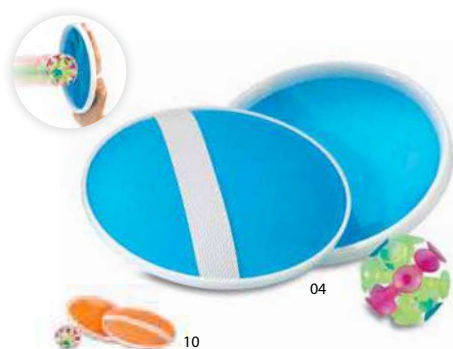

99

Madels KC6373

Badminton set including 2 shuttlecocks and 2 badminton rackets. Comes with its own plastic carry bag with shoulder strap. Size 66x21x2,7m
Printtechnique Screen printing

04

10

Catch&Play IT3852