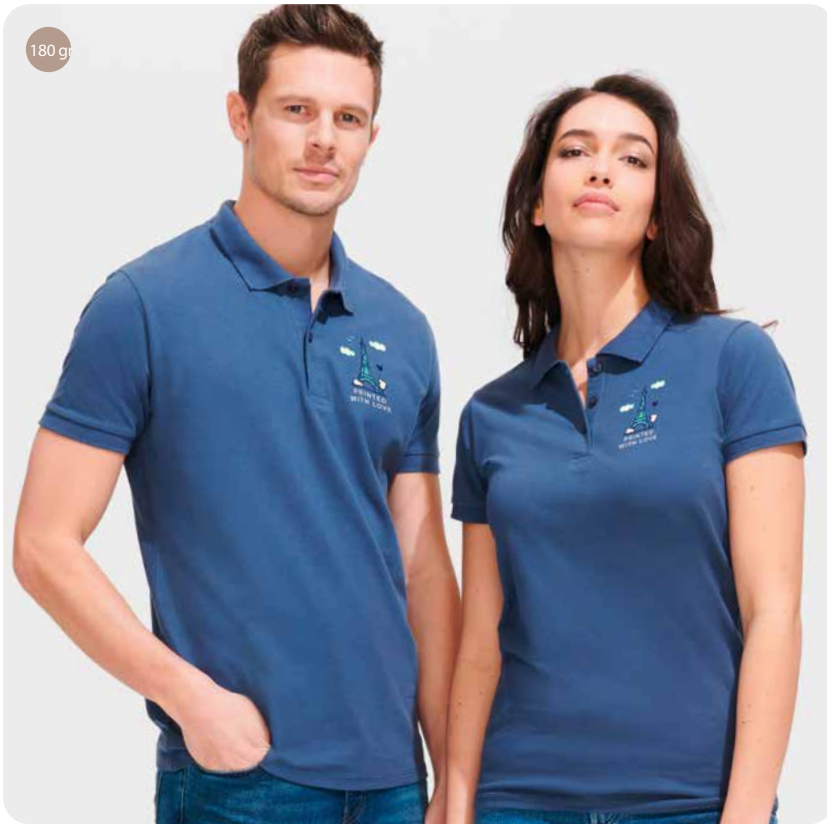

BEST SELLER

SOL'S PERFECT MEN S11346

SOL'S PERFECT WOMEN S11347

Short sleeve polo shirt. Piqué 180.
100% combed Ringspun cotton.
Printing techniques: screen printing*, E, TDT, TR, TT