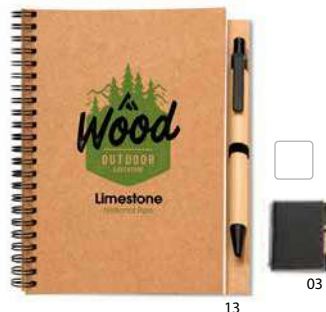

Bloquero KC7012
B6 Recycled notebook with pen.
Size 18x13x0,8m
Printtechnique Pad printing, S, DO1, DL, B