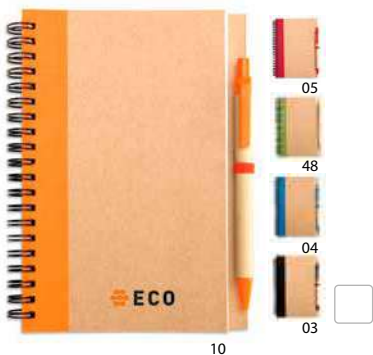

Sonora Plus IT3775
Recycled paper notebook with pen.
Size 18x13x0,7m
Printtechnique Pad printing, S, DO1, DL, B, L