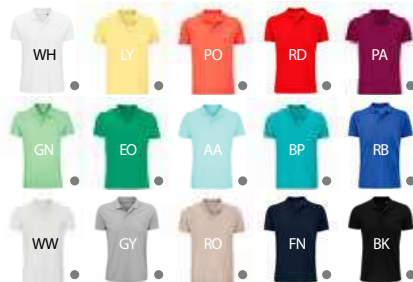

S / M / L / XL / XXL / 3XL / 4XL* / 5XL*