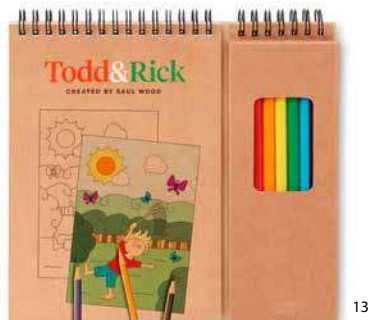

Colopad MO8769
Colouring set with 24 pages 6 of which have pictures to colour in and 18 blank pages. Includes 8 colouring pencils.
Size 21,5x18,5x1cm Printtechnique Screen printing