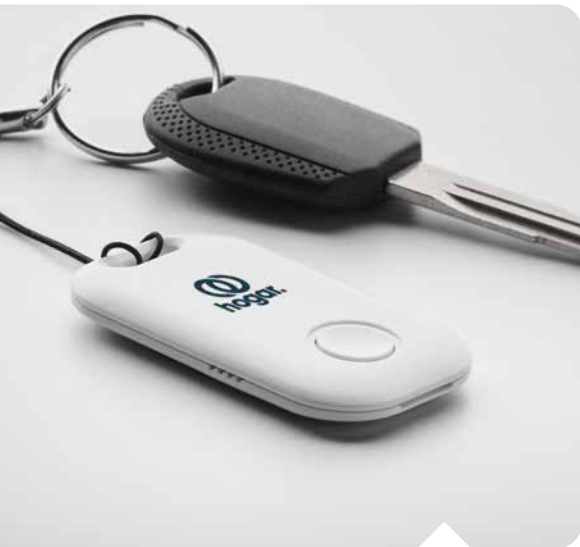

MO2277

Works with Apple Find My