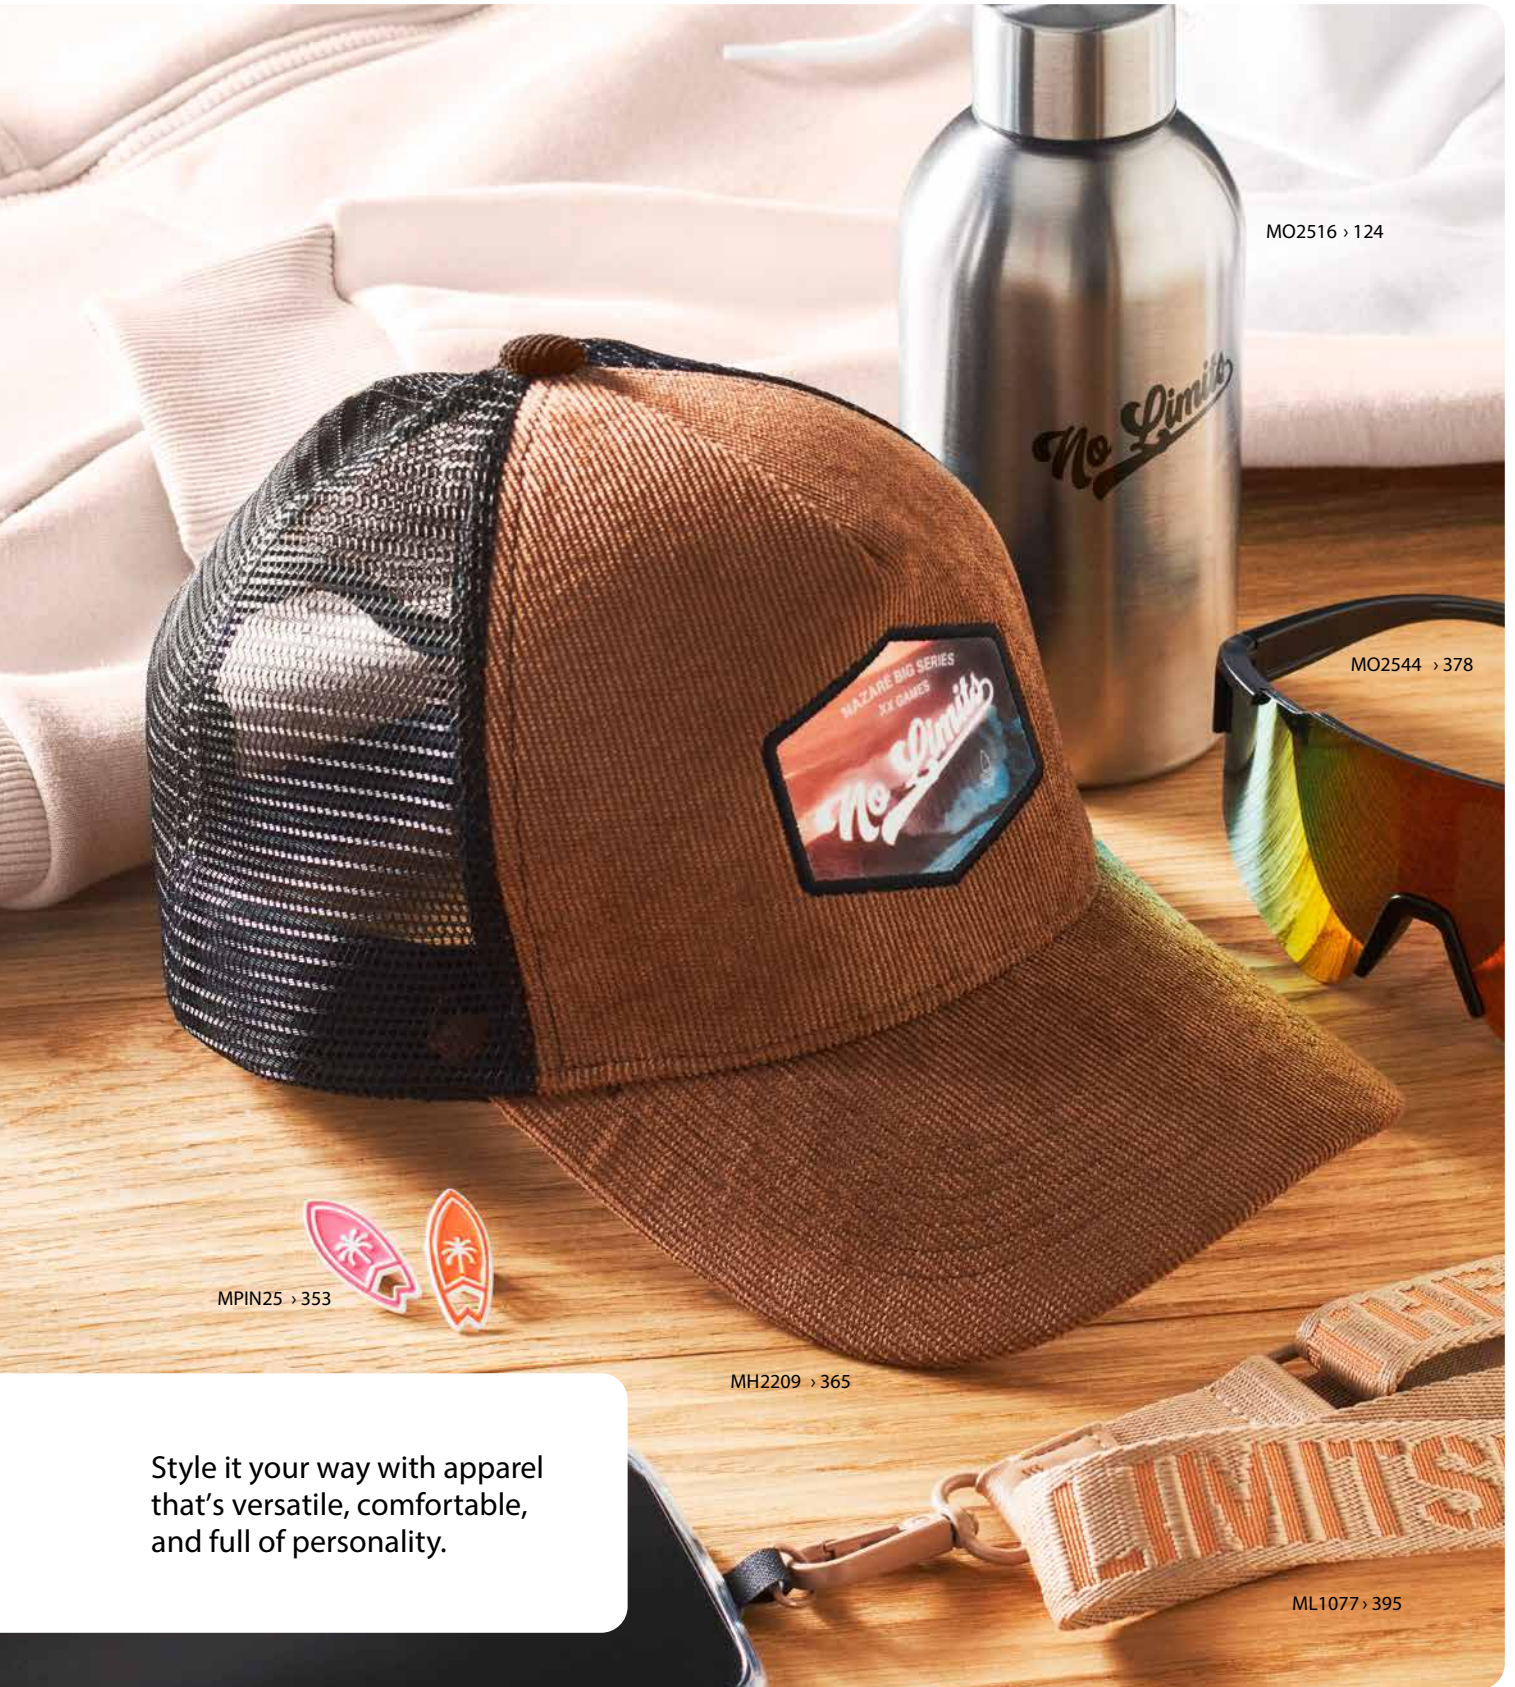

Bermonds KC6636
 House mint dispenser. 8 grams mints included. Size 7x6x0,7 cm
 Printtechnique Pad printing, PD

Apparel & Accessories

MO2516 › 124

MO2544 › 378

MPIN25 › 353

MH2209 › 365

ML1077 › 395

Style it your way with apparel that's versatile, comfortable, and full of personality.