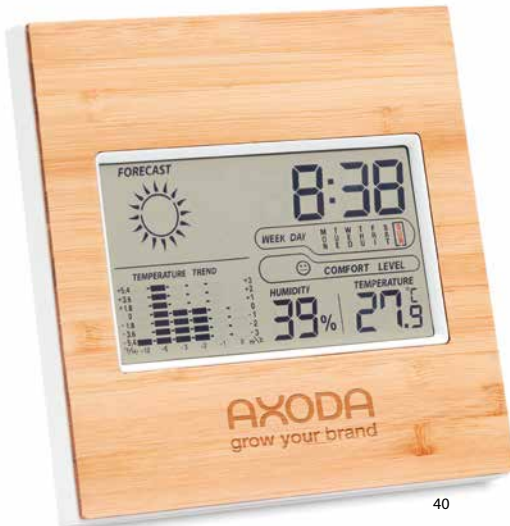

40

Manila MO6289

Bamboo pen holder with calendar, alarm clock and thermometer. 2 cell batteries included. Size 6,2x7,9x9,8. Printtechnique Pad printing, L

22

Prodigy IT2893

Pen holder with calendar alarm clock and thermometer. 1 cell battery included. Size 6,5x11,5x1,5. Printtechnique Pad printing, DO1, DL, L