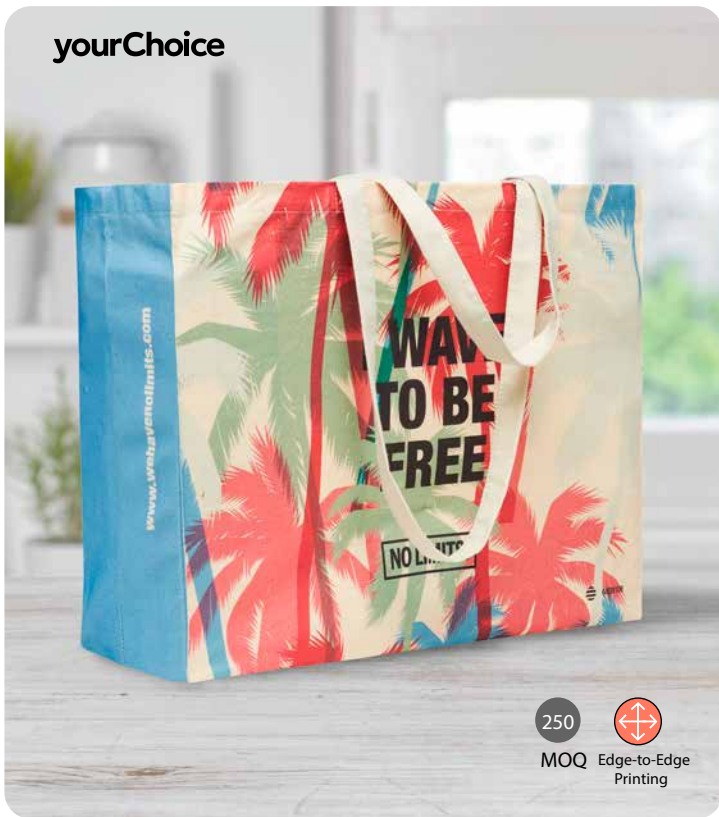

13

Naima Tote MO6162 200gs

100% hemp fabric shopping bag with long handles with gusset in the bottom. 200 gr/m² Size 38x10x42m Printtechnique Screen printing, T1, TR, TD

yourChoice

250
MOQ  Edge-to-Edge
Printing