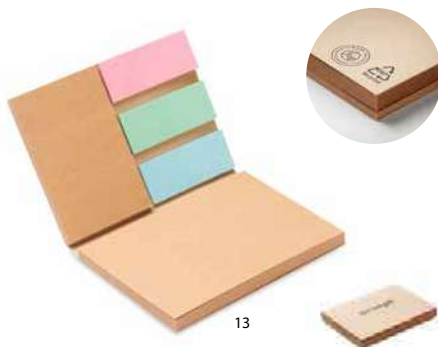

Maui MO6912

2-piece sticky note memo pad (50 sheets) with recycled paper cover. Sticky notes pads (25 sheets) and 3 assorted colours page markers. Made in EU. Size 10x7x0.9cm. Printtechnique Pad printing, DO1, DL