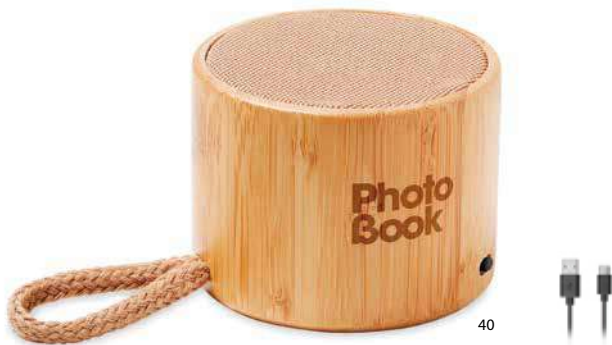

Cool MO6890
5.1 wireless speaker in ABS with bamboo casing, cotton on top and hanging loop. 1 Rechargeable Li-POL 300 mAh battery included. Includes an SD card port and an AUX/ USB cable. Output data: 3W, 3 Ohm and 5V. Playing time approx. 3h.
Size Ø7,0x5,3m
Printtechnique Pad printing, L