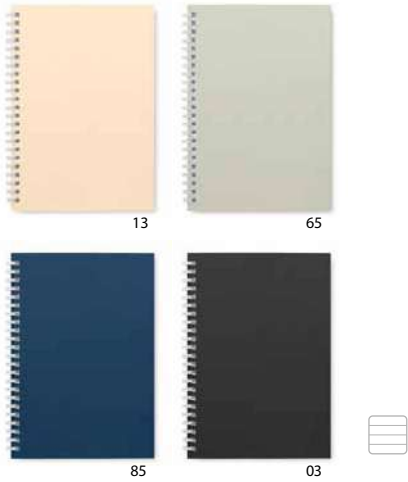

Recycled carton notebook in natural colours