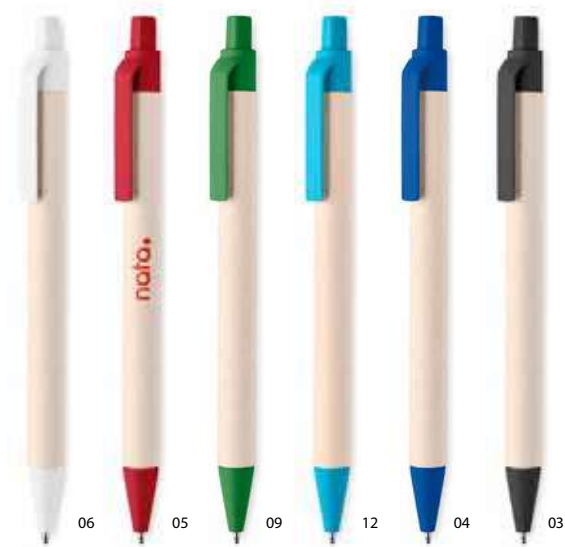

Mito Pen MO6822

Push button ball pen with recycled milk cartons barrel (70% recycled milk carton and 30% recycled paper) and PLA parts (in 100% biodegradable corn). Blue ink. Size 14,5x1,3x0,9. Printtechnique Round screen printing, P, PD