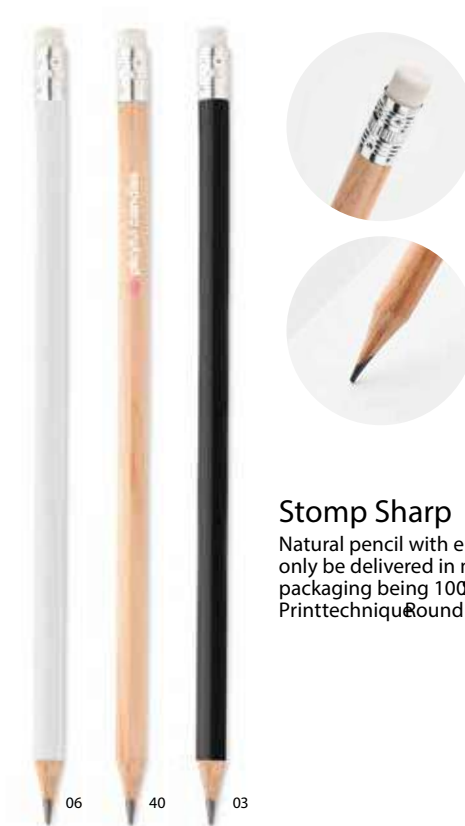

Stomp KC2494 
 Natural wood pencil with eraser. This item can only be delivered in multiples of inner packaging being 100 pieces.
 Size 19x7x0,7cm
 Printtechnique Round screen printing ,P,L

06 40

Stomp Sharp MO2248 
 Natural pencil with eraser. This item can only be delivered in multiples of inner packaging being 100 pieces.
 Size 19x7x0,7cm
 Printtechnique Round screen printing ,P,L