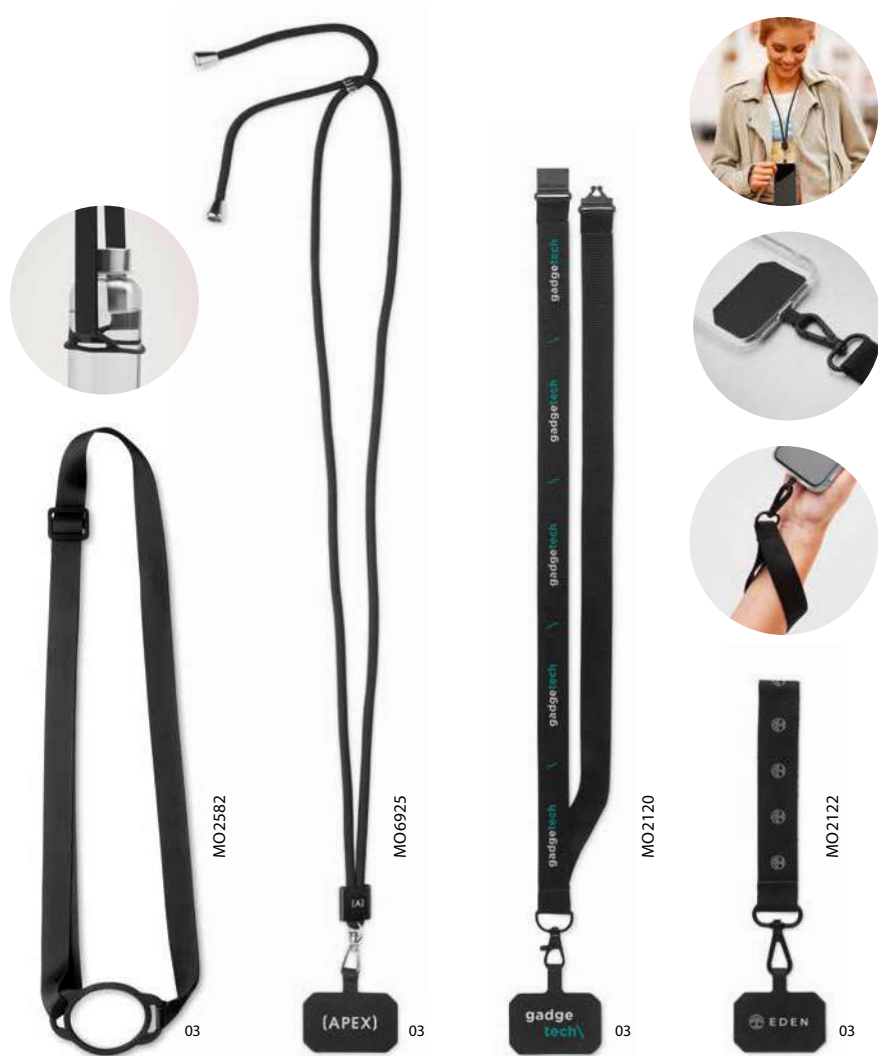

MW1011
Acrylic custom pattern jacquard beanie.
Also available in RPET: MW1111.

MW1016
Acrylic custom pattern jacquard beanie with
3*1 rib knit cuff and a pompon.

Lancup MO2582
Lanyard with silicone festival event cup holder (6 cm diameter) and PP adjustable buckle. Lanyard 20 cm
Printtechnique Sublimation, S, T1, TD, TR

Nonette MO6925
RPET phone holder lanyard 50x0,6m Printtechnique Pad printing, DO1, DL

Ameste MO2120
Lanyard in polyester with phone cord holder and safety buckle. 2 cm
Size 2x55cm Printtechnique Pad printing, S, T1, TD, TR

Celeste MO2122
Phone cord holder wrist strap in polyester with safety buckle. 2.5 cm
Size 15x2,6m Printtechnique Pad printing, S, T1, TD, TR