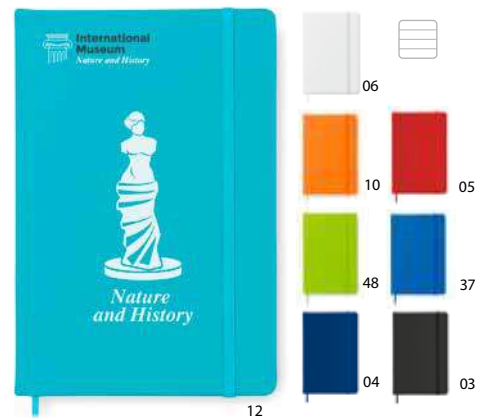

Notelux MO1800

12